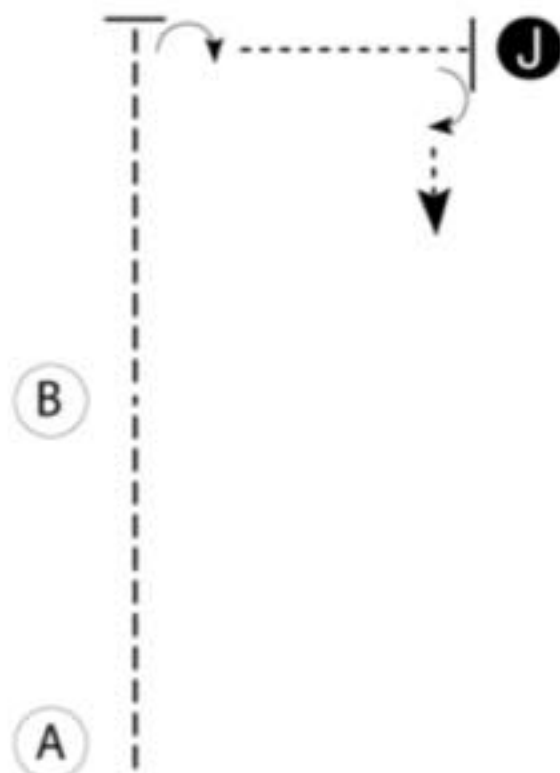

## Chicks AQHA/APHA Show

Showmanship (QH Small Fry, APHA WT Yth/AM [walk only])

Show Date: 6/3-4/2017

www.HorseShowPatterns.com

www.HorseShowPatterns.com

Be ready at A.

1. Trot from A, past B and until even with judge.
2. Perform a 1/4 turn.
3. Walk to judge and set up.
4. When dismissed, perform a 1/4 turn.
5. Walk straight away and proceed to line up by following the instructions of your ring steward.

INSPECTION WILL BE DONE IN LINE UP.

[S/WT-72]