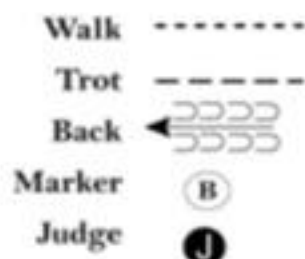

## Chicks AQHA/APHA Show

Showmanship (QH Small Fry, APHA WT Yth/AM [walk only])

Show Date: 6/3-4/2017

www.HorseShowPatterns.com

www.HorseShowPatterns.com

Be ready at A.

1. Trot from A, past B and until even with judge.
2. Perform a 1/4 turn.
3. Walk to judge and set up.
4. When dismissed, perform a 1/4 turn.
5. Walk straight away and proceed to line up by following the instructions of your ring steward.

INSPECTION WILL BE DONE IN LINE UP.

[S/WT-72]