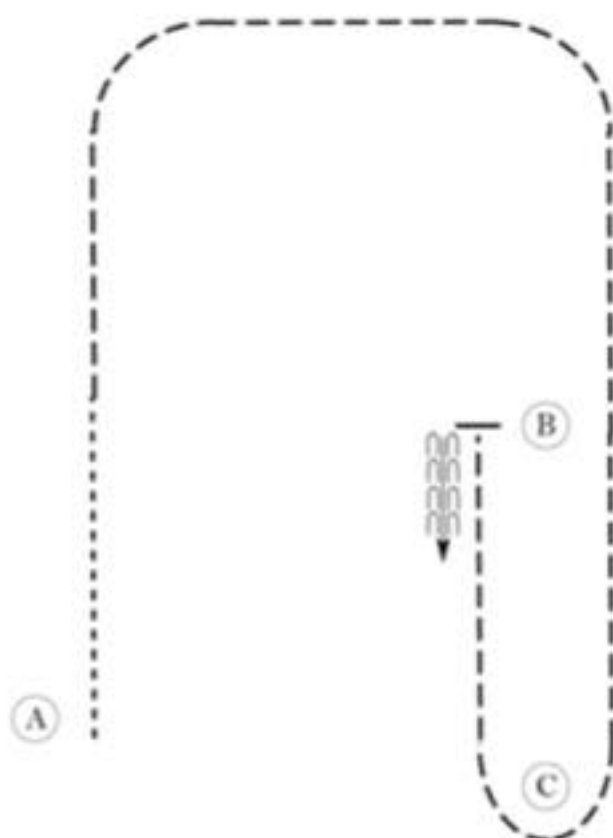

Pattern Provided by:

Judges

©2017 HorseShowPatterns.com. All Rights Reserved.

7 of 13

Chicks AQHA/APHA Show**Hunt Seat Eq (AQHA/APHA Small Fry, L1 WT - Youth & AM WT)**

Show Date: 6/3-4/2017

Be ready at A.

1. Walk until even with B.
2. Trot on the left diagonal to B.
3. Sitting trot to and around C.
4. Trot on the right diagonal to B.
5. Stop and back.

Walk	-----
Trot	- - - - -
Extended Trot	— — — — —
Canter	—————
Leg Yield	
Lead Change	↗ ↘
Back	←←←←←
Marker	⊙
Sidepass	← ← ← ←
Hand Gallop	—————

[HSE/WT-77]

Pattern Provided by:

Judges

©2017 HorseShowPatterns.com. All Rights Reserved.